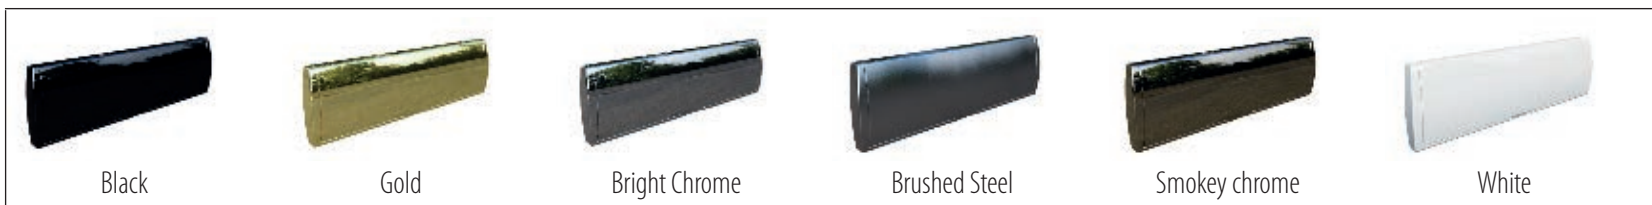

Stainless Steel Furniture

High quality, long lasting, corrosion resistant.

Available in 4 Stainless Steel finishes, Brushed steel, Gold, Chrome and smokey chrome, Available in lever and pad handles, letterbox's and urn door knockers for a fully coordinated look.

Doctors Knocker available only in Bright Chrome, Gold and Brushed Steel
Urn Knockers also available with Viewer

Door Knockers

Letterbox

Finger Pulls

Door Knobs

Door Handles

We have an extensive selection of furniture for our doors in various colours, enabling you to customise your door. Our designer handles add a stylish and contemporary look to our doors, ensuring customer satisfaction.