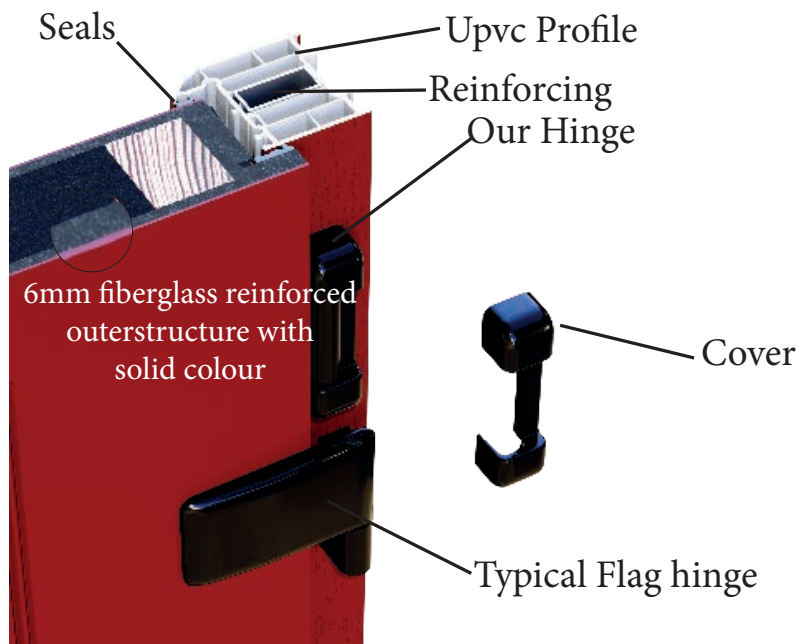

Heritage Slam Locking System

An automatic 5 point locking system which is operated as soon as the door closes.

For Full Spec sheet of the Georgian pillar scan this QR Code!

Stainless Steel Furniture

High quality, long lasting, corrosion resistant.

Door Knockers

Letterbox

Finger Pulls

Door Knobs

Door Handles

We have an extensive selection of furniture for our doors in various colours, enabling you to customise your door. Our designer handles add a stylish and contemporary look to our doors, ensuring customer satisfaction.

This 3D generated photo demonstrates the advantage of our unique hinge. As is evident from the above picture, this hinge is not attached to the outside of the door, and therefore enhances the appearance of the door, unlike a more conventional flag hinge - as seen on the left. Double seal and rebate.