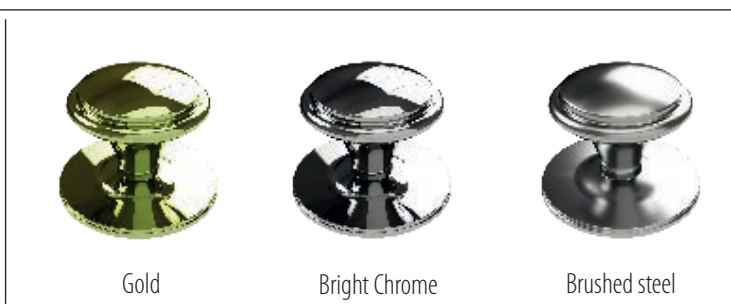

Available in 4 Stainless Steel finishes, Brushed steel, Gold, Chrome and smokey chrome, Available in lever and pad handles, letterbox's and urn door knockers for a fully coordinated look.

Doctors Knocker available only in Bright Chrome, Gold and Brushed Steel
Urn Knockers also available with Viewer

Door Knockers

Letterbox

Finger Pulls

Door Knobs

Door Handles

We have an extensive selection of furniture for our doors in various colours, enabling you to customise your door. Our designer handles add a stylish and contemporary look to our doors, ensuring customer satisfaction.

This 3D generated photo demonstrates the advantage of our unique hinge. As is evident from the above picture, this hinge is not attached to the outside of the door, and therefore enhances the appearance of the door, unlike a more conventional flag hinge - as seen on the left. Double seal and rebate.