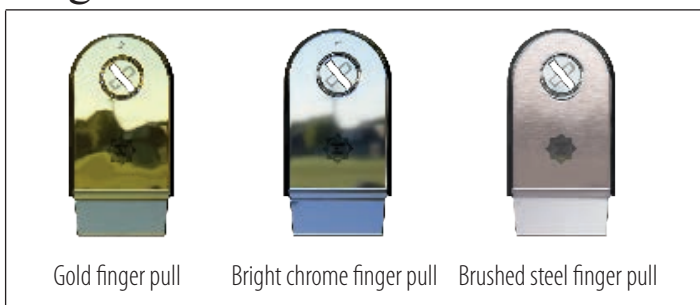

Heritage Slam Locking System

An automatic 5 point locking system which is operated as soon as the door closes.

For Full Spec sheet of the Georgian pillar scan this QR Code!

Stainless Steel Furniture

High quality, long lasting, corrosion resistant.

Available in 4 Stainless Steel finishes, Brushed steel, Gold, Chrome and smokey chrome, Available in lever and pad handles, letterbox's and urn door knockers for a fully coordinated look.

Doctors Knocker available only in Bright Chrome, Gold and Brushed Steel
Urn Knockers also available with Viewer

Door Knockers

Letterbox

Finger Pulls

Door Knobs

Door Handles

We have an extensive selection of furniture for our doors in various colours, enabling you to customise your door. Our designer handles add a stylish and contemporary look to our doors, ensuring customer satisfaction.

This 3D generated photo demonstrates the advantage of our unique hinge. As is evident from the above picture, this hinge is not attached to the outside of the door, and therefore enhances the appearance of the door, unlike a more conventional flag hinge - as seen on the left. Double seal and rebate.