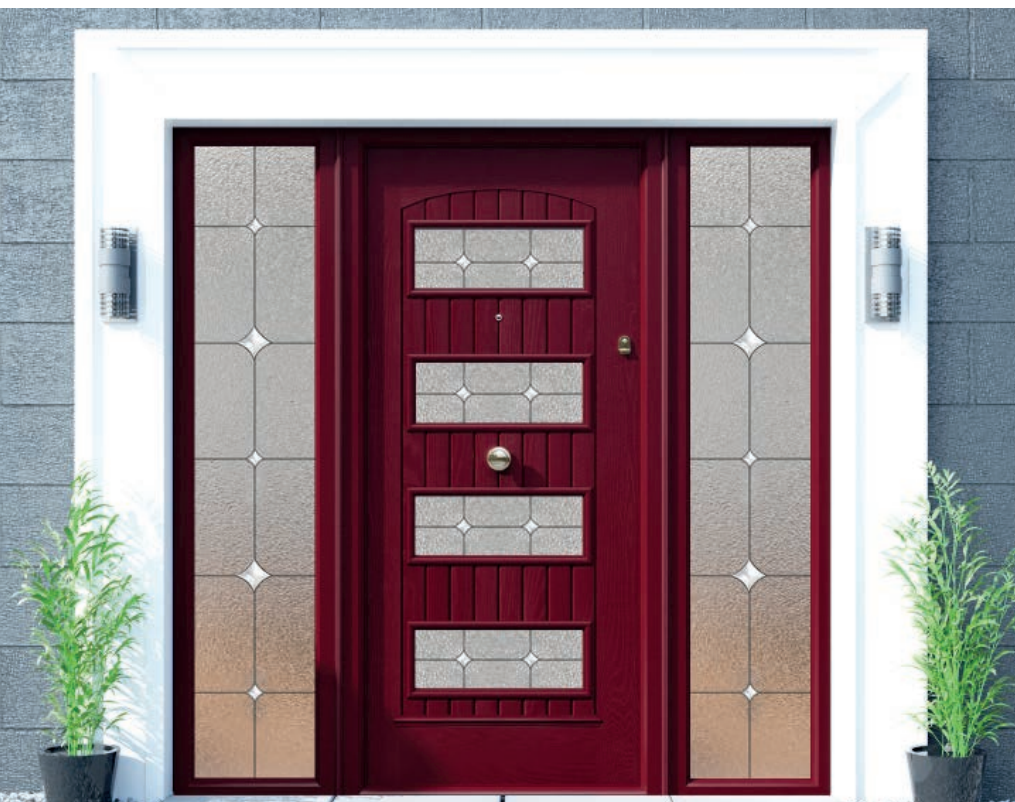

Door Type - Oxford   **Glass Type - TG202**
(Min. Glass Width 200mm)   **Colour Burgundy**

*Doors fitted with a Heritage Slam Lock, it is recommended to have a PVC threshold or Storm Guard Plus rebated threshold only.
Please Note : Not a Storm Guard or a Storm Guard Plus Threshold.*

The Oxford is a stunning design, manufactured to suit the modern and contemporary home.