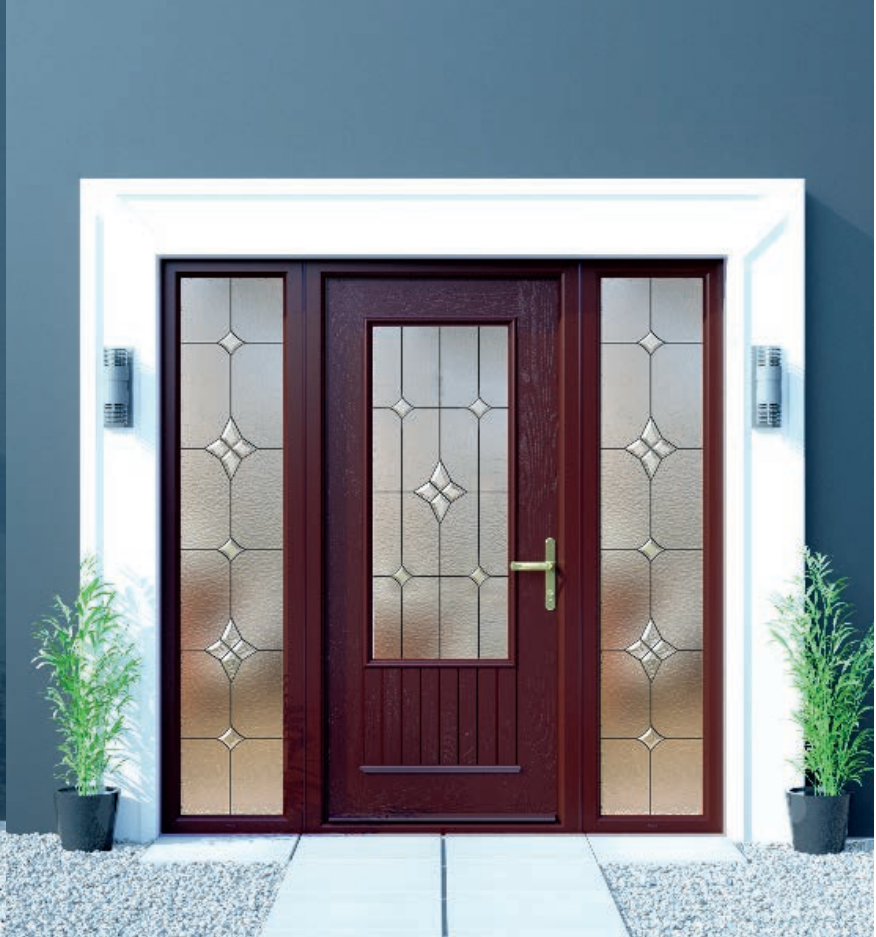

*Door Type - Cambridge Glass Type - TG74
(Min. Glass Width 250 mm) Colour Burgundy*

Doors fitted with a Heritage Slam Lock, it is recommended to have a PVC threshold or Storm Guard Plus rebated threshold only.

Please Note : Not a Storm Guard or a Storm Guard Plus Threshold.