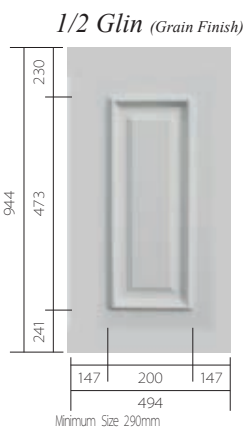

Door Type - **Sunbeam 2** Glass Type - **TG91 Satinized**
(Min. Glass Width 150 mm) Colour **Burgundy**

Door Type - Giza

Door Type - Naples

Obscure Glass

Stippolyte

Minster

Side Panels

Specifications