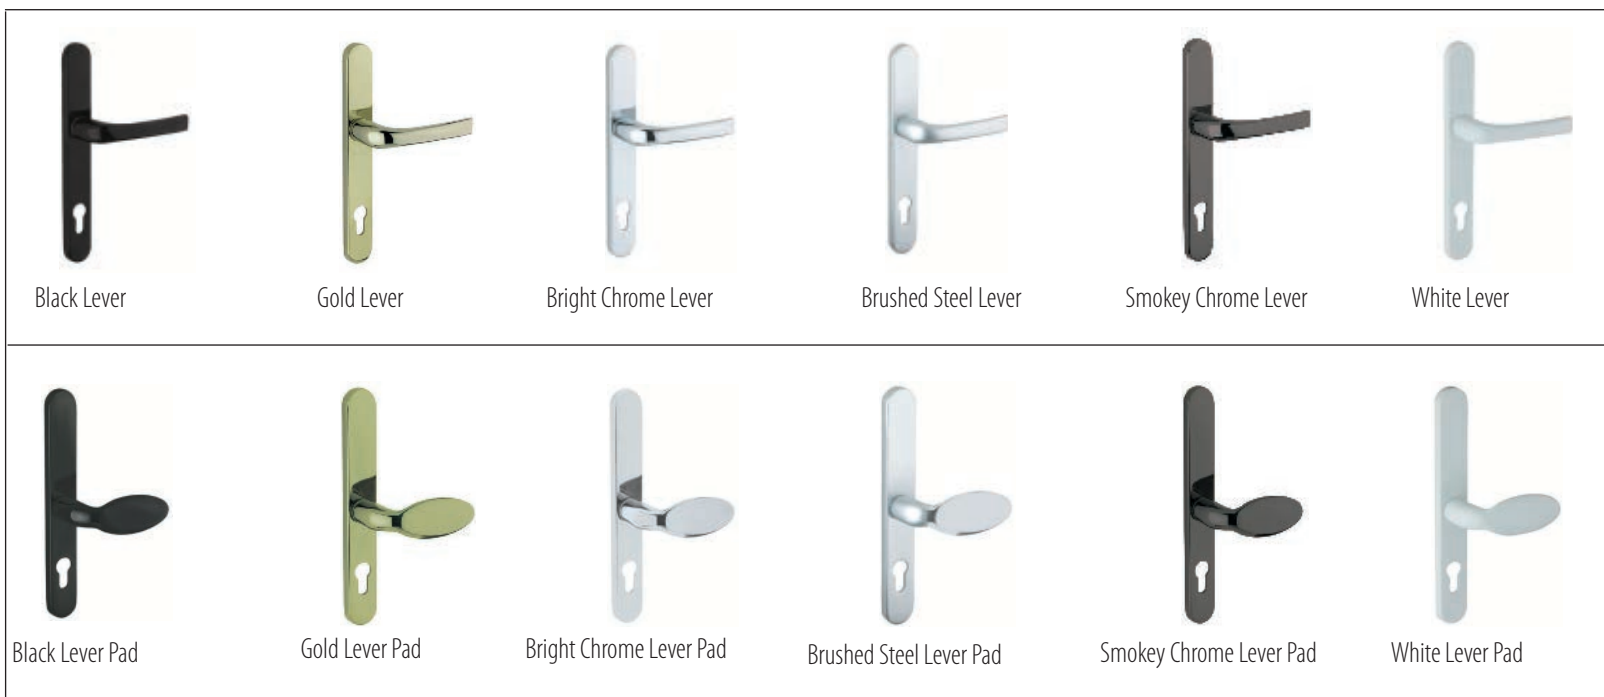

Heritage Slam Locking System

An automatic 5 point locking system which is operated as soon as the door closes.

For Full Spec sheet of the Georgian pillar scan this QR Code!

Stainless Steel Furniture

High quality, long lasting, corrosion resistant.

Available in 4 Stainless Steel finishes, Brushed steel, Gold, Chrome and smokey chrome, Available in lever and pad handles, letterbox's and urn door knockers for a fully coordinated look.

Doctors Knocker available only in Bright Chrome, Gold and Brushed Steel
Urn Knockers also available with Viewer

Door Knockers

Letterbox

Finger Pulls

Door Knobs

Door Handles

We have an extensive selection of furniture for our doors in various colours, enabling you to customise your door. Our designer handles add a stylish and contemporary look to our doors, ensuring customer satisfaction.

This 3D generated photo demonstrates the advantage of our unique hinge. As is evident from the above picture, this hinge is not attached to the outside of the door, and therefore enhances the appearance of the door, unlike a more conventional flag hinge - as seen on the left. Double seal and rebate.