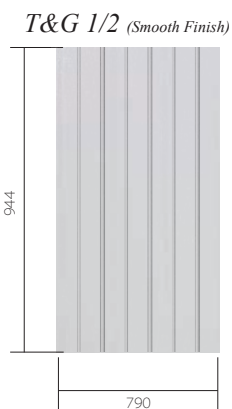

Door Type - **Sunbeam 2** Glass Type - **TG91 Satinized**
(Min. Glass Width 150 mm) Colour **Burgundy**

Door Type - Giza

Door Type - Naples

Obscure Glass

Stippolyte

Minster

Side Panels

Specifications